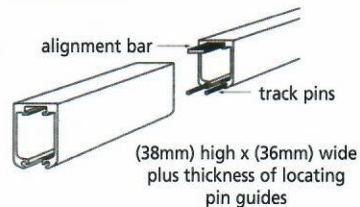

■ SHEETROCK CEILING SURFACE TRACK

■ DROP CEILING RECESSED TRACK

■ DROP CEILING SURFACE TRACK

■ SHEETROCK CEILING RECESSED TRACK

■ FLOOR SOCKET

■ TRACK

**FREECALL 1800 396 264**