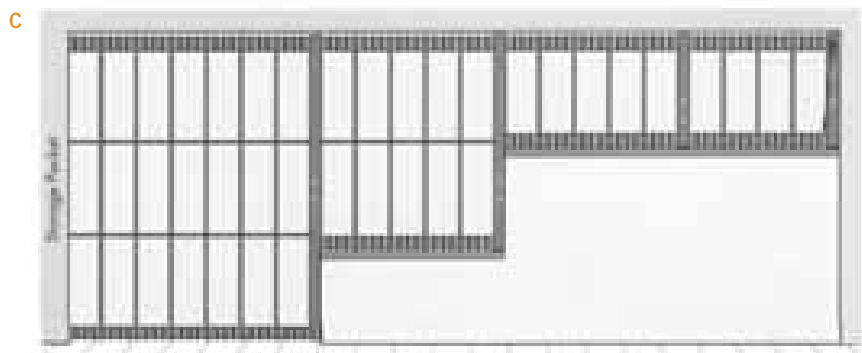

> UNIQUE APPLICATIONS

- Side folding grilles and closures have the ability to fill irregular openings so there is less need to compromise the architectural intent.
- All door type configurations can achieve the results illustrated on this page.

- A** Spacing Post 'Cut Out'
- B** Window Sill 'Cut Out'
- C** Full Height and Counter
- D** Multi-Level Counter
- E** Sloping Floor

Doors may be tapered to suit raked floors. Door must stack to tallest end.