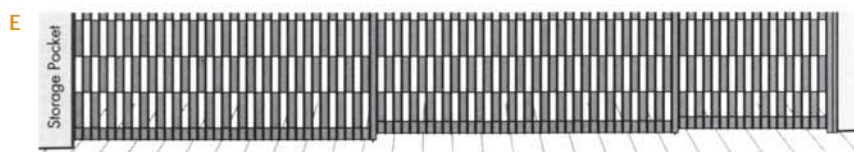

> UNIQUE APPLICATIONS

- Side folding grilles and closures have the ability to fill irregular openings so there is less need to compromise the architectural intent.
- All door type configurations can achieve the results illustrated on this page.

- A** Spacing Post 'Cut Out'
- B** Window Sill 'Cut Out'
- C** Full Height and Counter
- D** Multi-Level Counter
- E** Sloping Floor

Doors may be tapered to suit raked floors. Door must stack to tallest end.